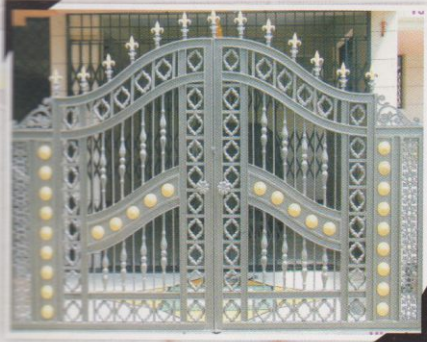

For Exclusive Home Decor Casting

Himalaya