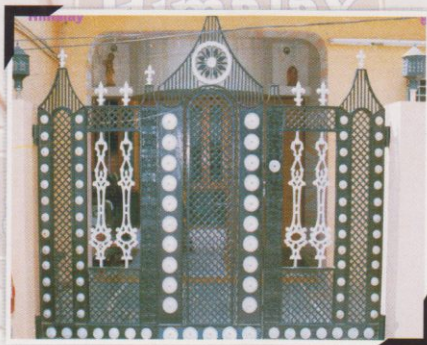

For Exclusive Home Decor Casting

Himalaya